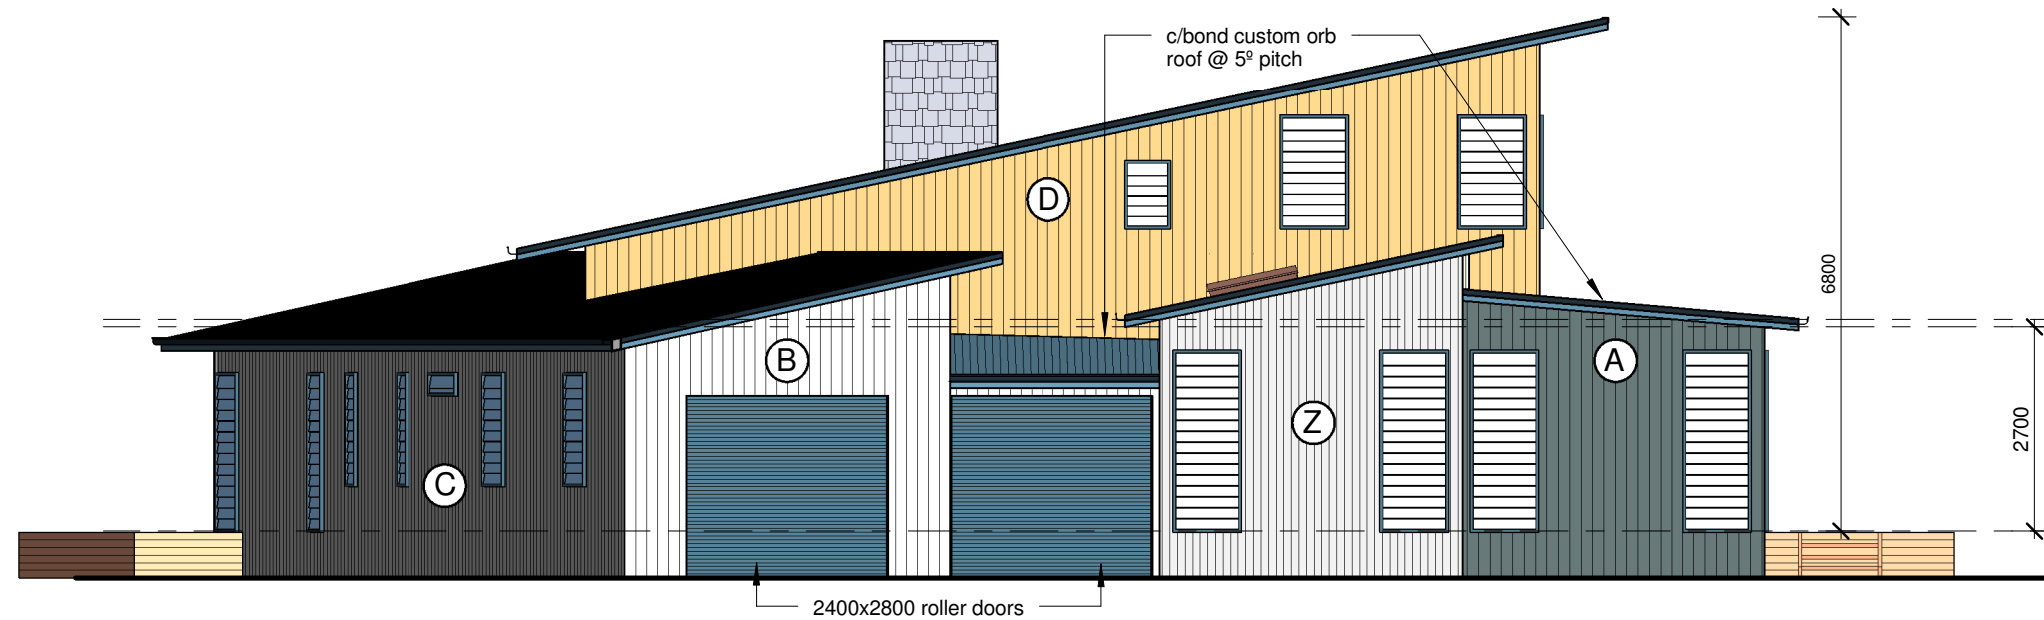

East Elevation

1 : 100

North Elevation

1 : 100

LEGEND

- A - Vertical Weatherboard
Colour - Dulux Drive Time
- B - Vertical Weatherboard
Colour - Dulux Stonecrop
- C - Vertical Weatherboard
Colour - Dulux Water Worn
- D - Vertical Weatherboard
Colour - Murobond Murowash Mud 403
- Z - Vertical Mini Orb

Scale 1:100

Kangoo Rd Somersby
NSW 2250
Ph. 02 4340 4077
Fax 02 4340 4088
www.parkwood.com.au

No.	Description	Date

Brad Flynn
Lot 88 Stockwhip Way,
LAKE CRACKENBACK
Proposed Dwelling

North & East Elevations

Project number	081-Crackenback-3	A03
Date	23-7-2008	
Drawn by	DO	
Checked by	Checker	
Scale		1 : 100 @ A3