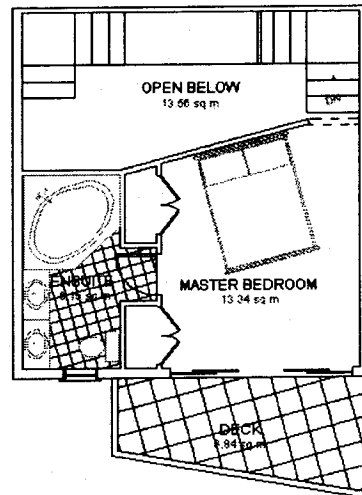

2 Bedroom Floorplan

Lower Level

Total Undercover Area: 114 sq. m.
Total Outdoor Area: 22 sq. m.

Upper Level