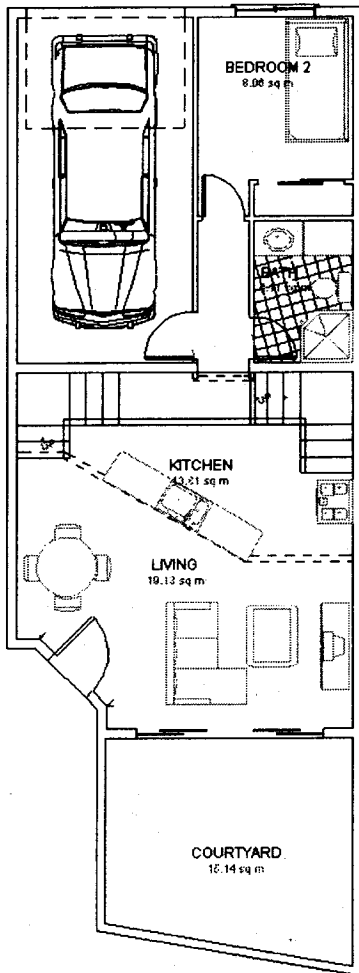

2 Bedroom Floorplan

Lower Level

Total Undercover Area: 114 sq. m.
Total Outdoor Area: 22 sq. m.

Upper Level