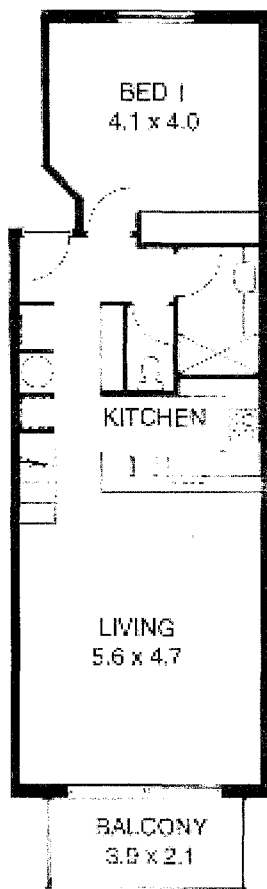

SQUATTER'S RUN

THE BRILLIANT NEW APARTMENTS OF THREDBO VILLAGE

UNIT 9, 10, 11, 12, 13
Average 98 m²

UNIT 1, 2, 3, 4, 5
Average 60 m²

*MS does not hold an
entire floor*