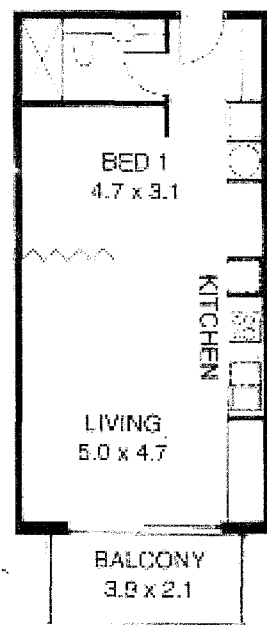

SQUATTER'S RUN

THE BRILLIANT NEW APARTMENTS OF THREDBO VILLAGE

UNIT 9, 10, 11, 12, 13
Average 98 m²

UNIT 1, 2, 3, 4, 5
Average 60 m²

*MS does not hold an
entire floor*